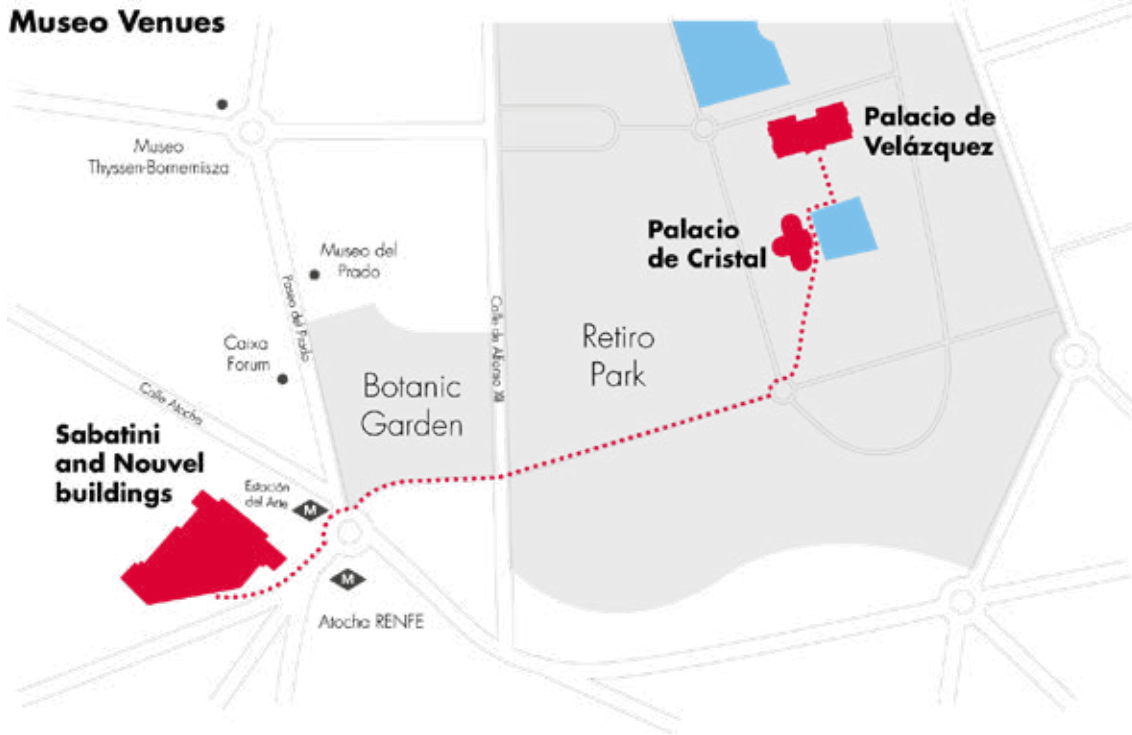

LOCATION AND ACCESS