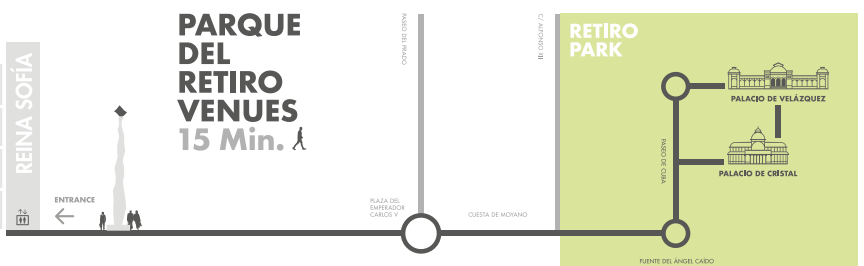

Tours can be tailored to the interests of the companies.

PRIVATE TOURS

PARQUE DEL RETIRO VENUES

Museo Reina Sofía is present at the Parque del Retiro in its two venues, Palacio de Cristal and Palacio de Velázquez. Tours around these galleries offer the exceptional combination of visiting the temporary exhibitions programmed and designed for them, as well as the singular and representative architectural character of both buildings. An experience that walks along the line between tradition and modernism.

PUBLIC PARKING FACILITIES

Atocha Station
Sanchez Bustillo Square

BUS

Routes 6, 8, 10, 14, 19, 24, 26, 27, 32, 34, 36, 37, 41, 45, 47, 54, 55, 57, 59, 60, 78, 85, 86, 102, 116, 118, 119, 141, 148, 247, E3, C1, C2

METRO

Line 1 - Estación del Arte
Line 3 - Lavapiés

TRAIN

Cercanías and AVE
Atocha-Renfe Station